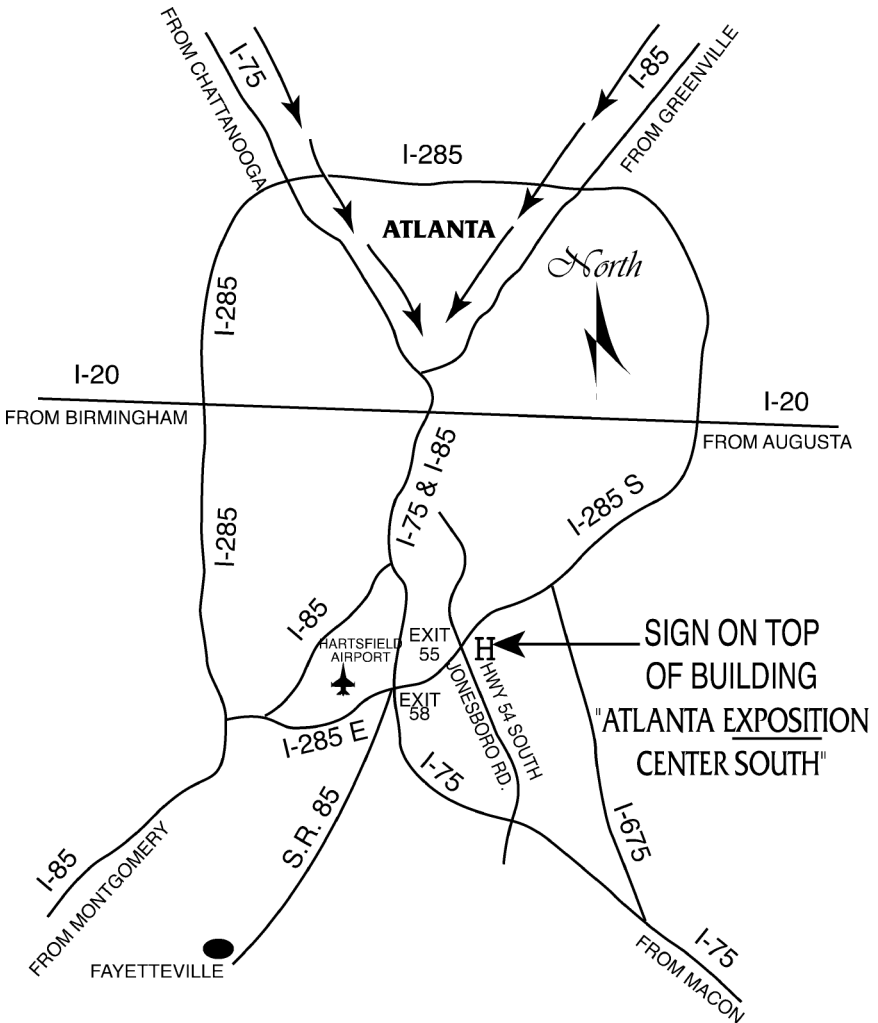

ROUTES TO THE SHOW

FROM THE WEST & SOUTH - I-75 or I-85 to I-285 East. Exit 55, Jonesboro Rd. Turn right on Jonesboro Rd. Turn left at 1st traffic light onto Conley Rd. Turn left into parking area.

FROM THE NORTH & EAST - I-75, I-85 & I-20 to I-285 South. Exit 55, Jonesboro Rd. Turn left on Jonesboro Rd over bridge. Turn left at 2nd traffic light onto Conley Rd. Turn left into parking area.